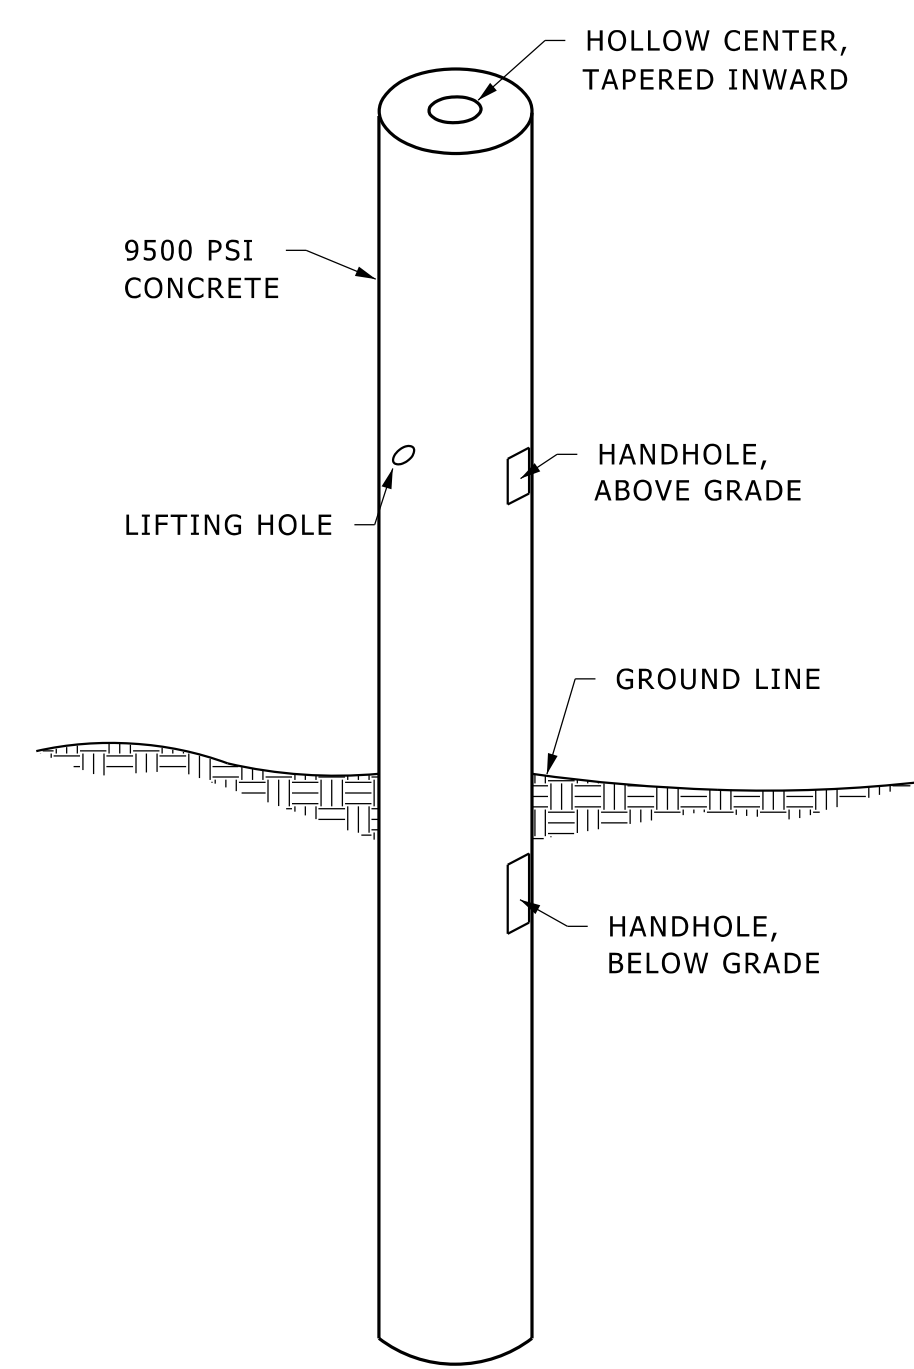

STEEL POLE

CONCRETE BASE

MUSCO BASE & POLE ELECTRICAL DETAIL

NO SCALE

26560019.dgn